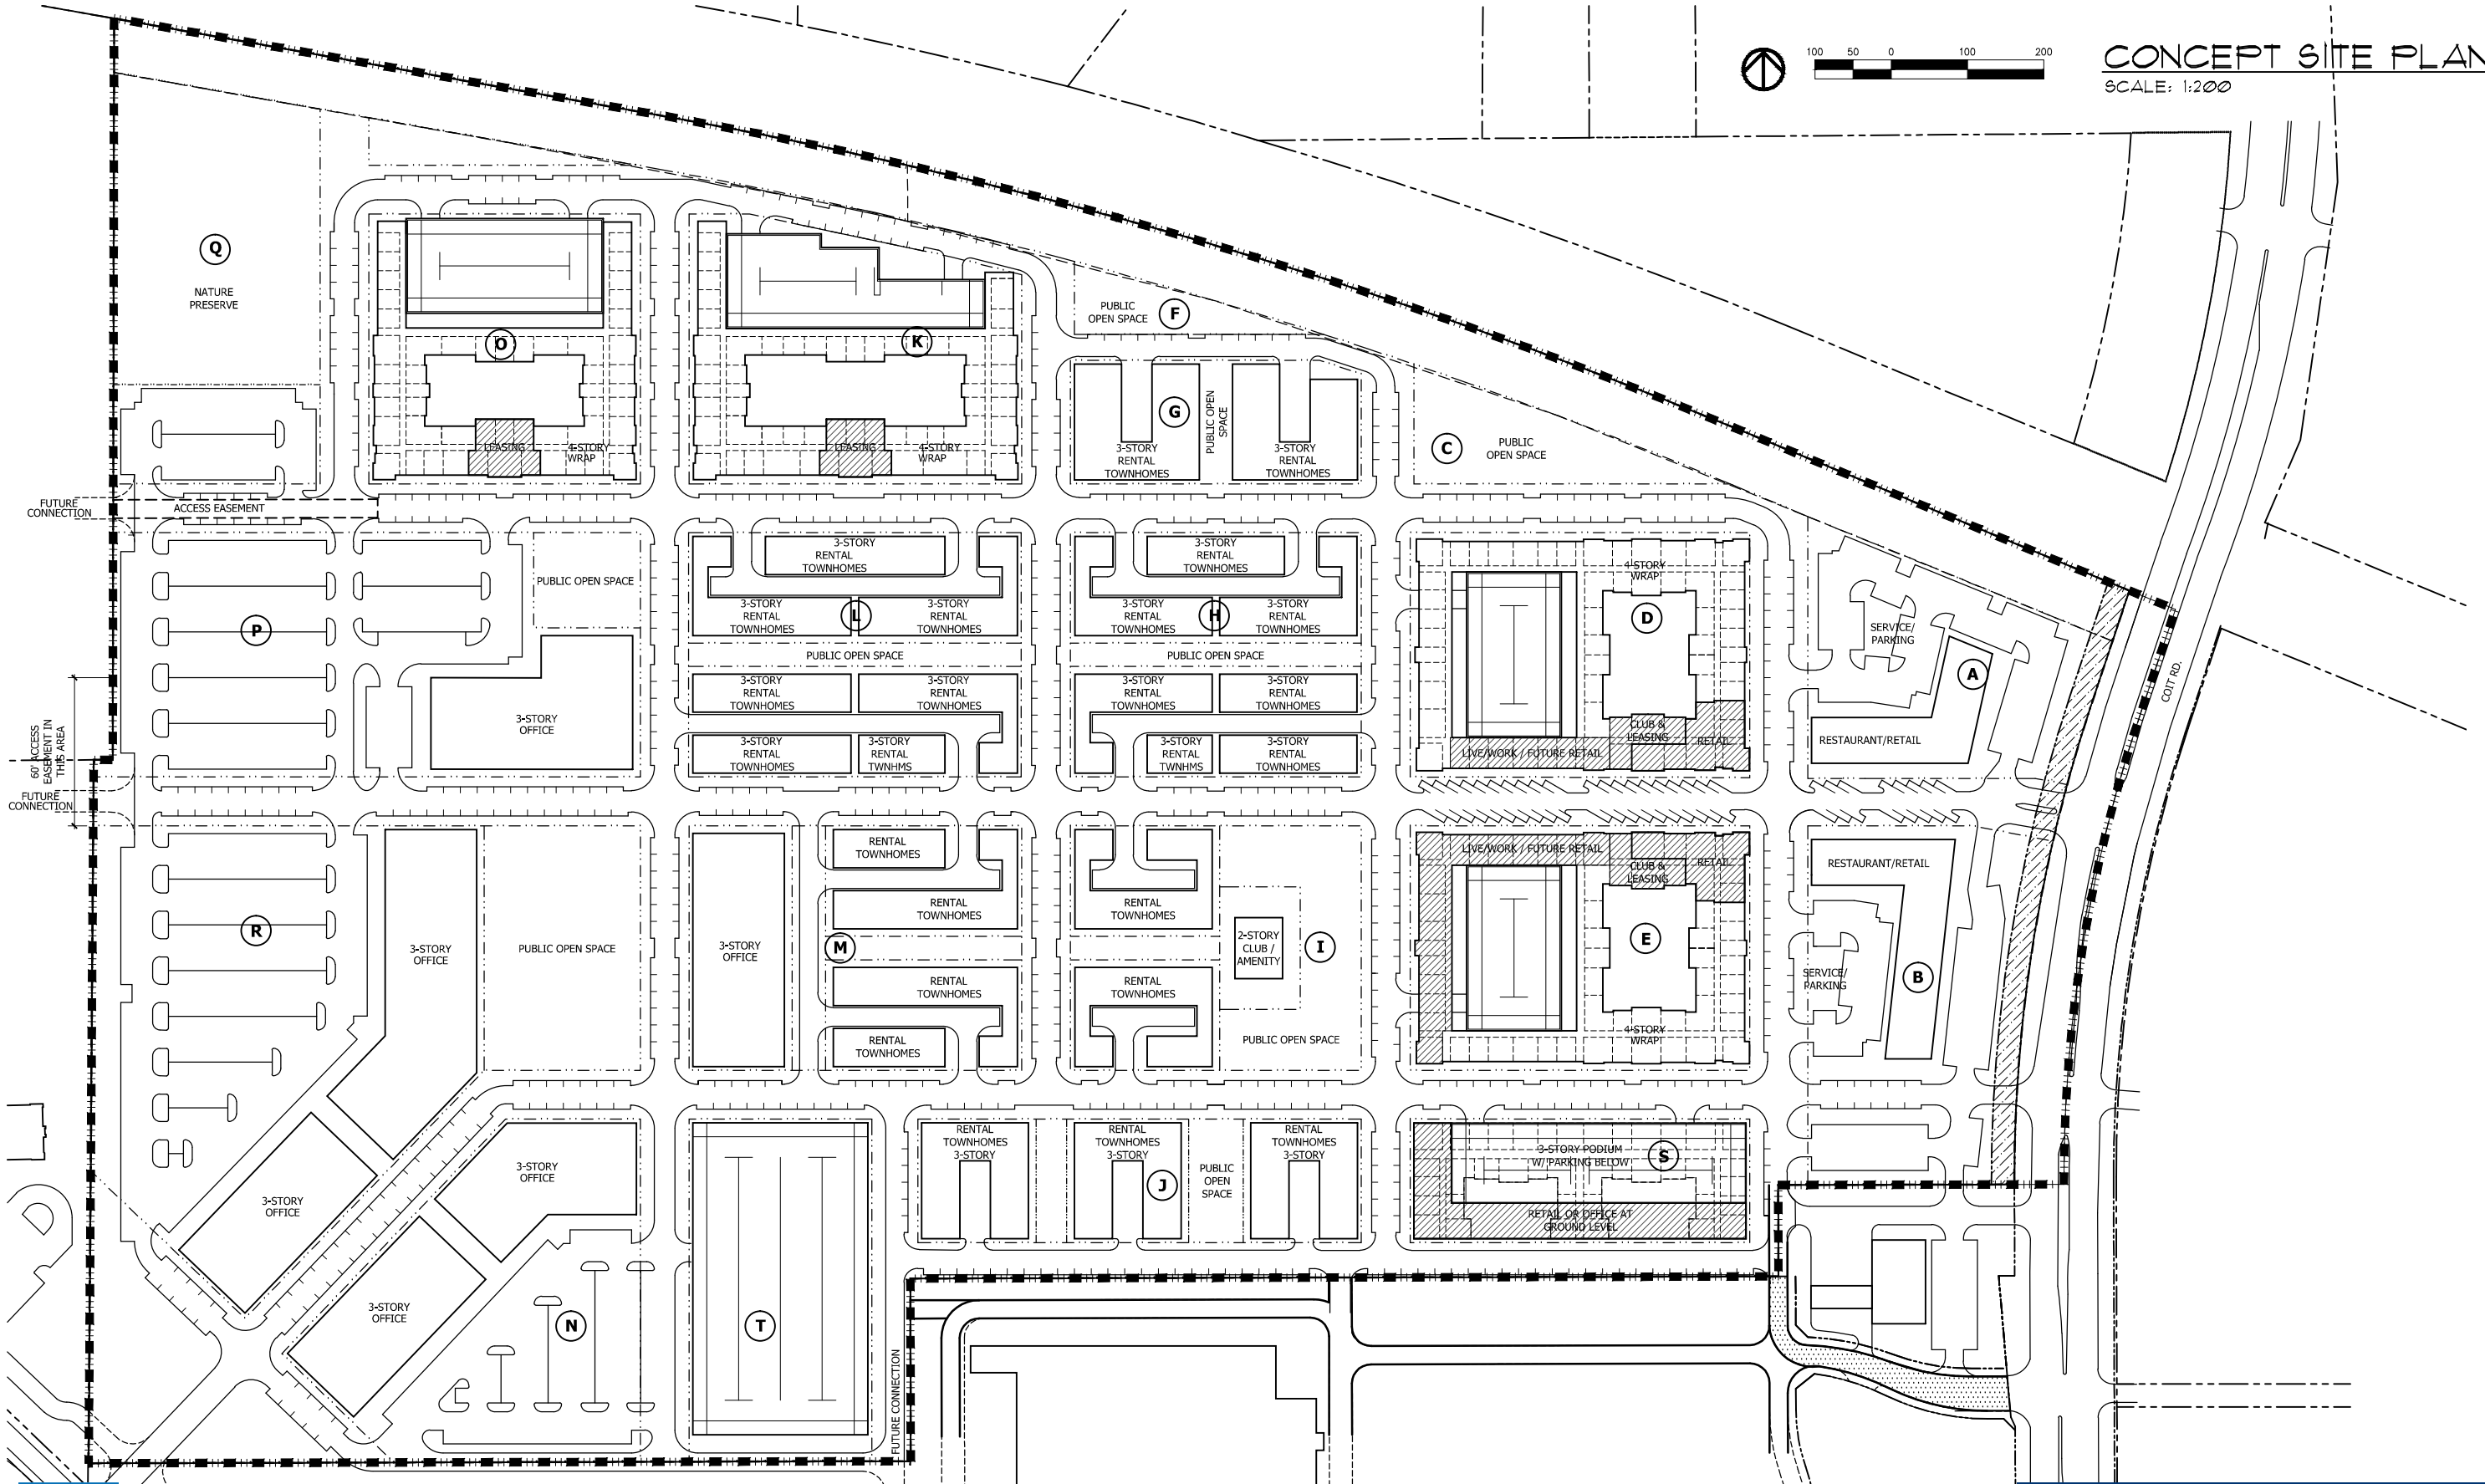

100 50 0 100 200

CONCEPT SITE PLAN

SCALE: 1:200

BEACON SQUARE

09.11.14