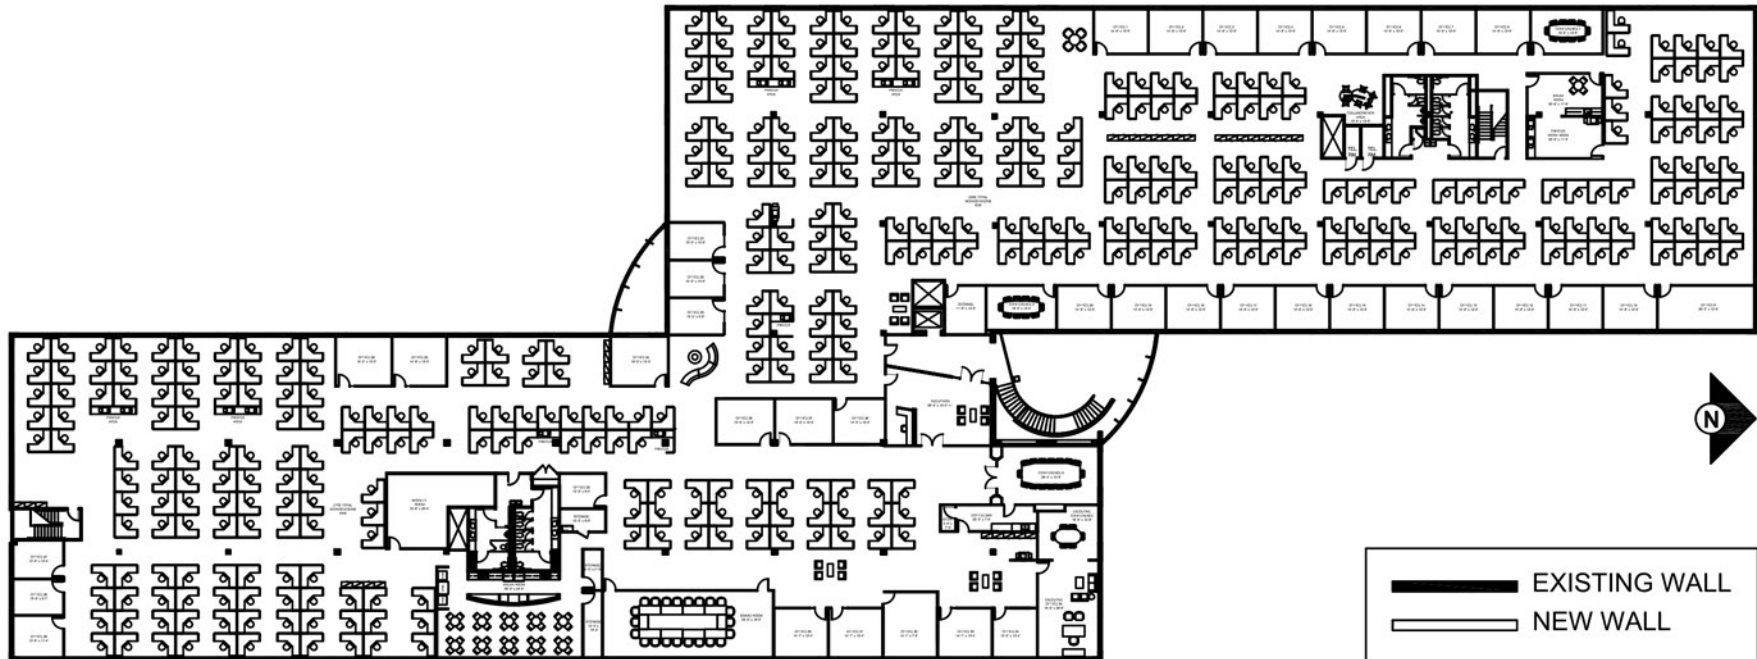

# 6400 International

**6400 International Parkway, Plano, Texas 75093**

2nd Floor - 54,140 rsf

**PELTON**  
COMMERCIAL REAL ESTATE

FOR LEASING INFORMATION  
Trevor Franke, Gini Dibrell or Matt Pruitt  
214.220.0600  
[www.ibptexas.com](http://www.ibptexas.com)