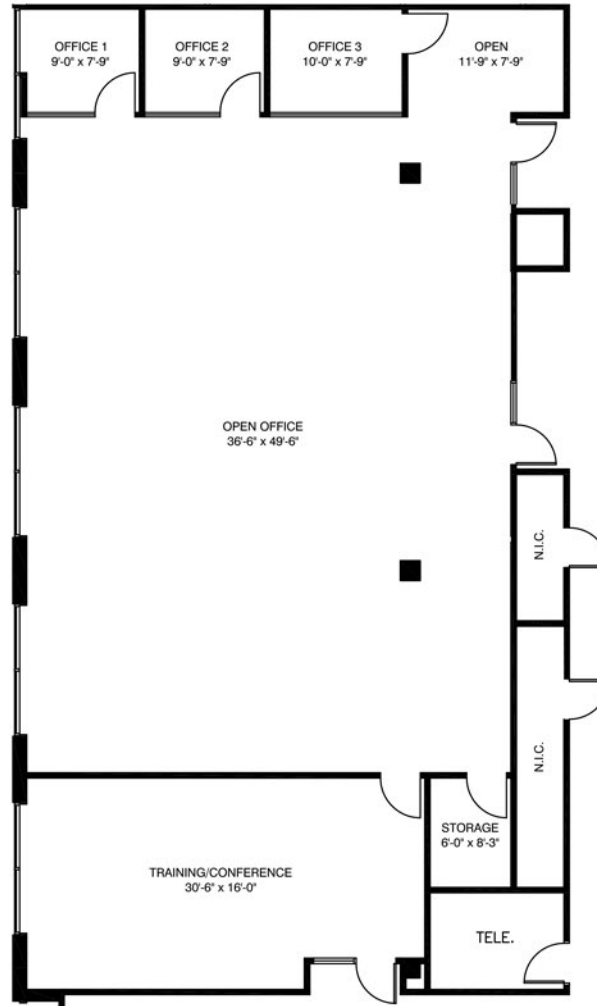

4100 International

4100 International Parkway, Carrollton, Texas 75007

KEY PLAN
1ST FLOOR

Suite 1300 - 3,010 RSF

PELTON
COMMERCIAL REAL ESTATE

FOR LEASING INFORMATION
Trevor Franke, Gini Dibrell or Matt Pruitt
214.220.0600
www.ibptexas.com

Billingsley

4100 International

4100 International Parkway, Carrollton, Texas 75007

KEY PLAN
1ST FLOOR

Suite 1500 - 6,937 RSF

PELTON
COMMERCIAL REAL ESTATE

FOR LEASING INFORMATION
Trevor Franke, Gini Dibrell or Matt Pruitt
214.220.0600
www.ibptexas.com