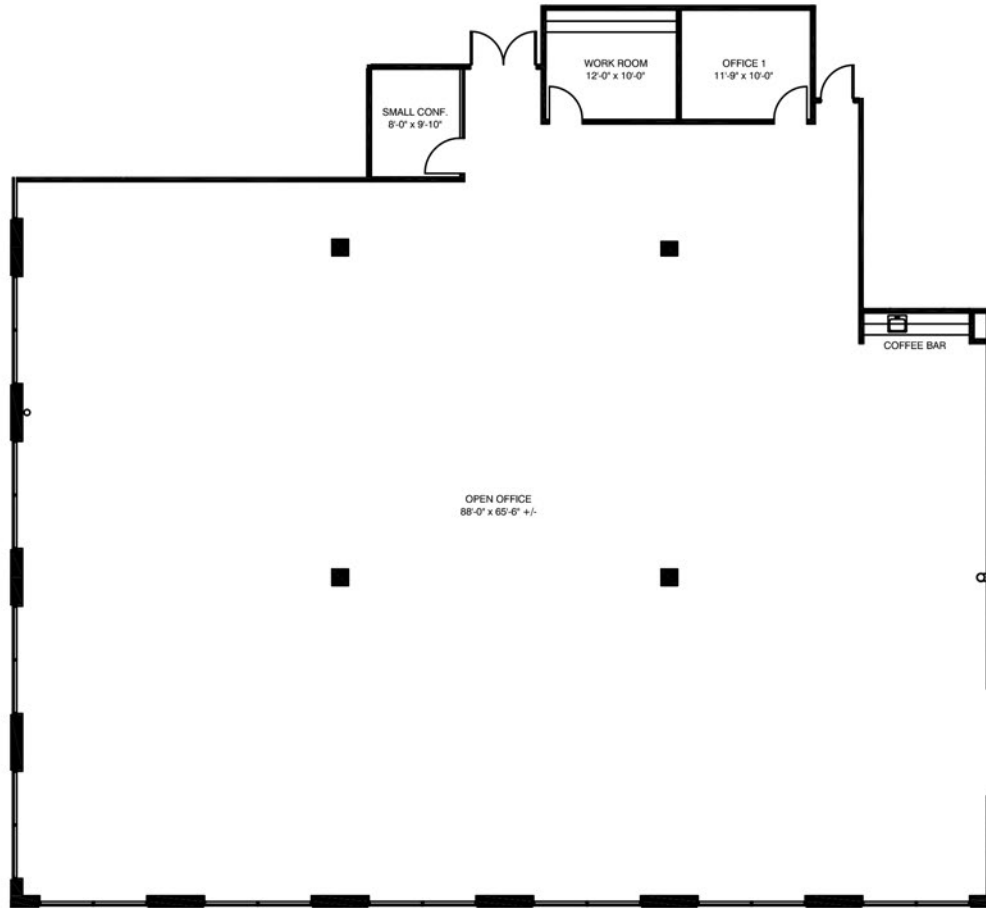

KEY PLAN
1ST FLOOR

Suite 1500 - 6,937 RSF

PELTON
COMMERCIAL REAL ESTATE

FOR LEASING INFORMATION
Trevor Franke, Gini Dibrell or Matt Pruitt
214.220.0600
www.ibptexas.com

Billingsley