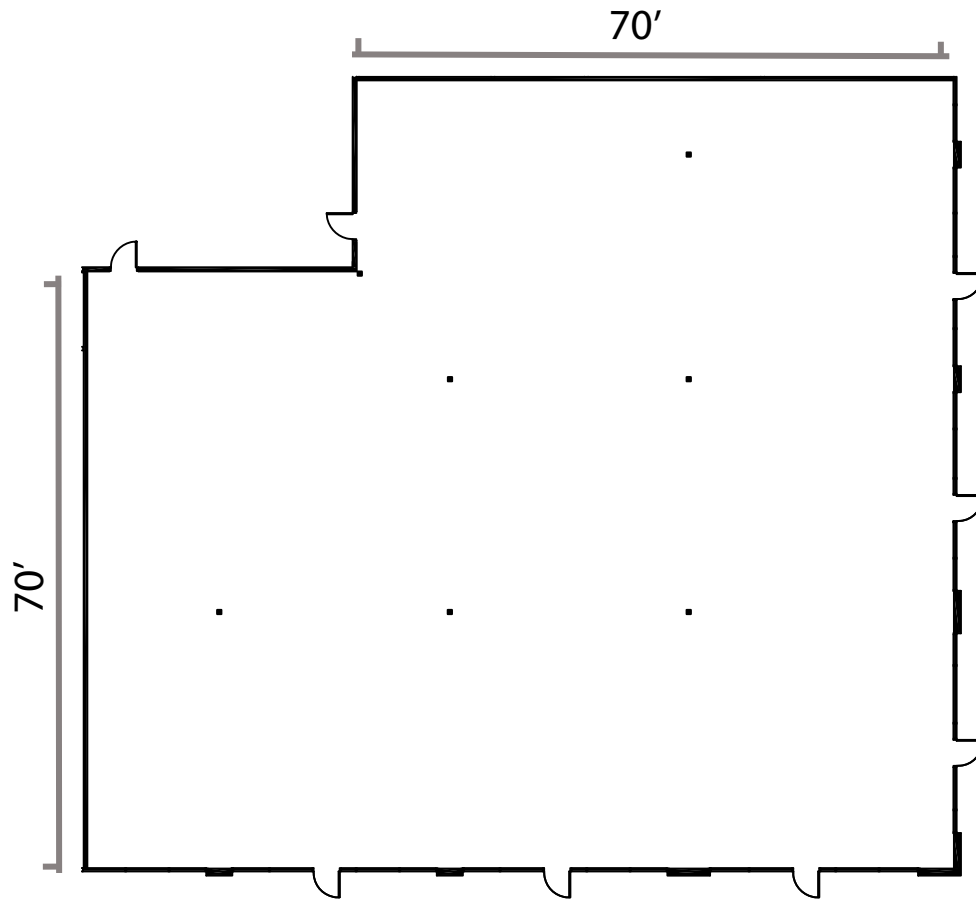

8,543 RSF

LEASING CONTACT:

SRS Real Estate Partners

TYLER ISBELL

214.560.3145

tyler.isbell@srsre.com

CARISSA BROWN

214.560.3296

carissa.brown@srsre.com

KEY PLAN

GRAPEVINE MILLS CROSSING
3510 N. GRAPEVINE MILLS BLVD.
GRAPEVINE, TX 76051