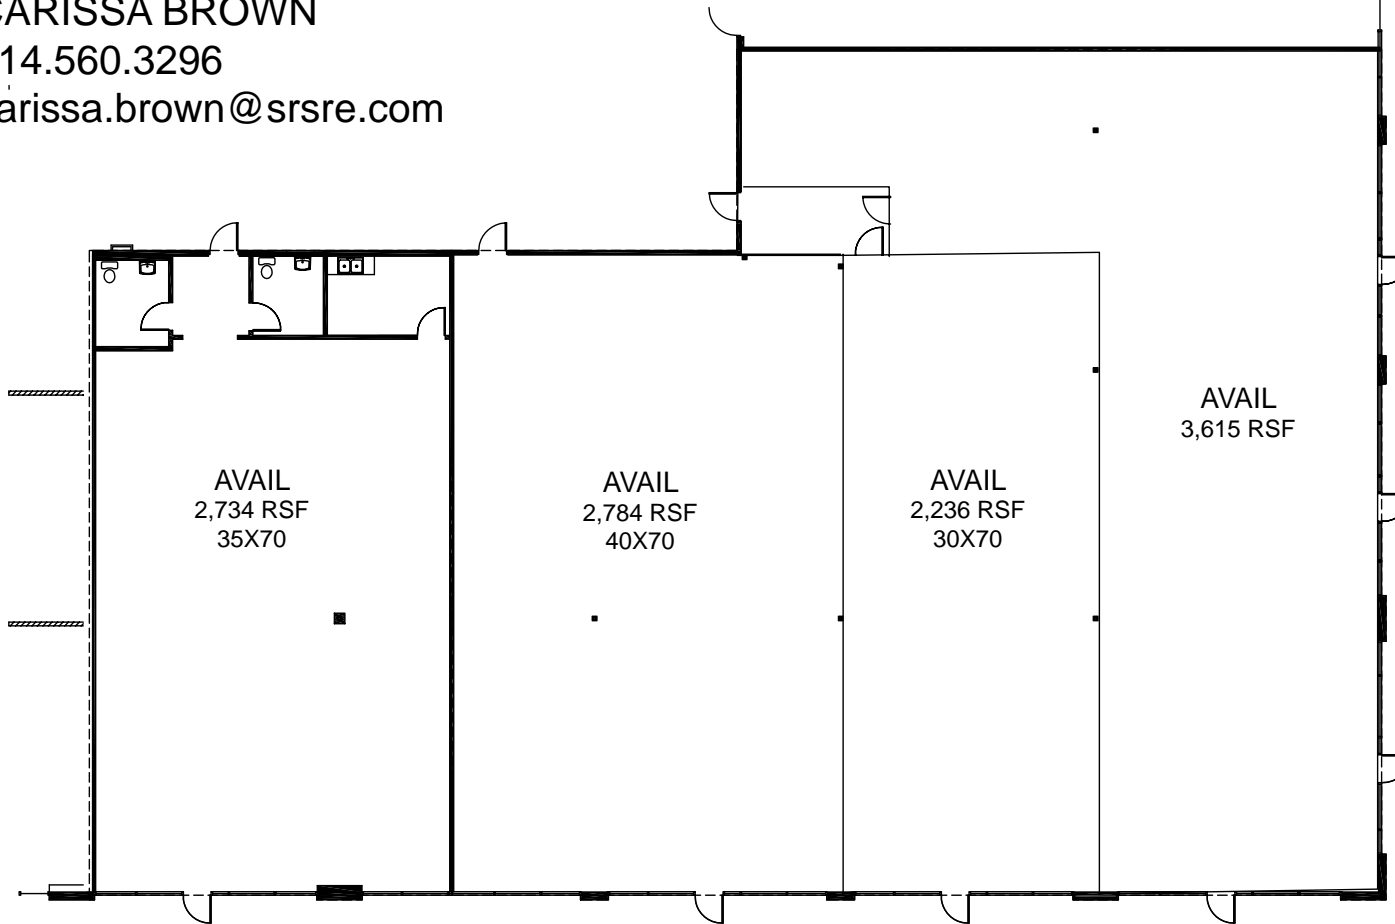

carissa.brown@srsre.com

KEY PLAN 

GRAPEVINE MILLS CROSSING
3510 N. GRAPEVINE MILLS BLVD.
GRAPEVINE, TX 76051

2,734 RSF

LEASING CONTACT:

SRS Real Estate Partners

TYLER ISBELL

214.560.3145