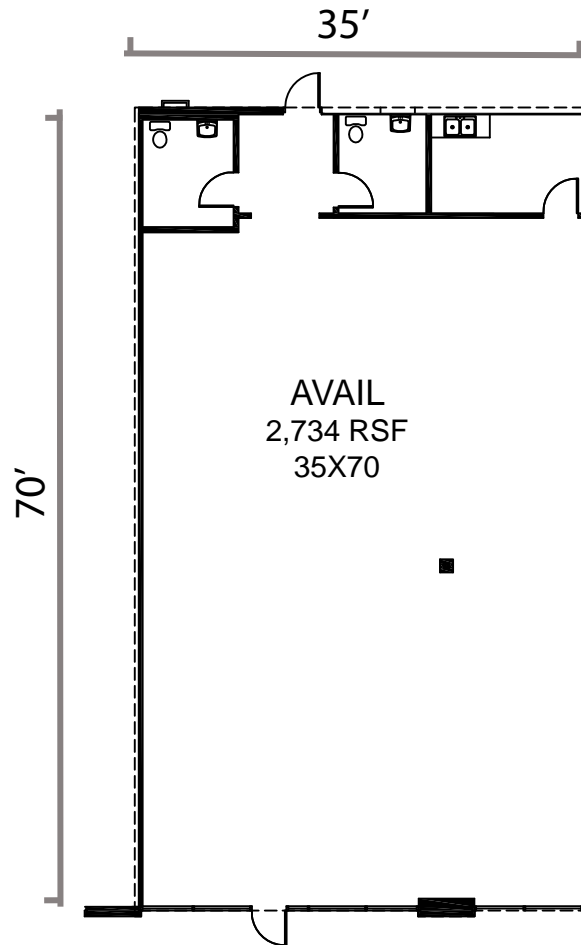

carissa.brown@srsre.com

KEY PLAN 

GRAPEVINE MILLS CROSSING
3510 N. GRAPEVINE MILLS BLVD.
GRAPEVINE, TX 76051

2,734 RSF

LEASING CONTACT:

SRS Real Estate Partners

TYLER ISBELL

214.560.3145

tyler.isbell@srsre.com

CARISSA BROWN

214.560.3296

carissa.brown@srsre.com

KEY PLAN 

GRAPEVINE MILLS CROSSING
3510 N. GRAPEVINE MILLS BLVD.
GRAPEVINE, TX 76051

8,543 RSF

LEASING CONTACT: